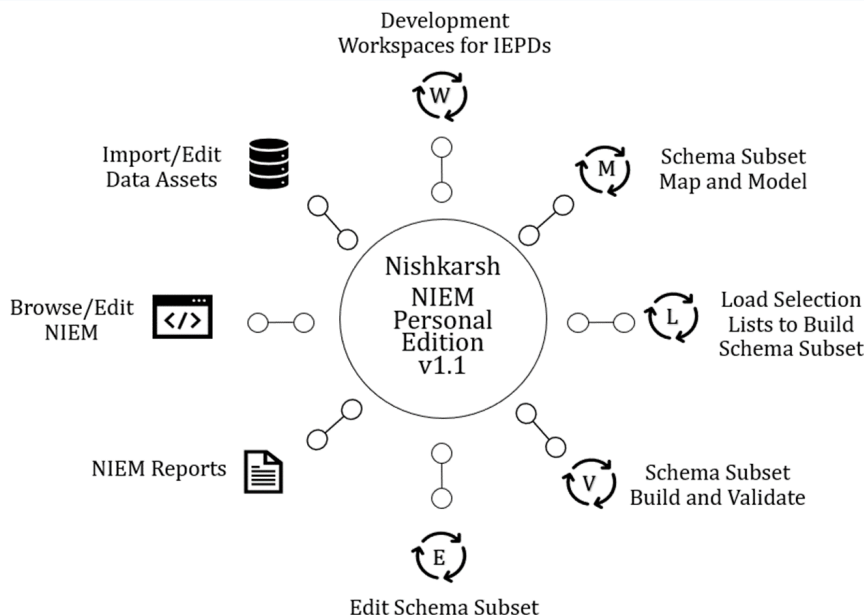

Enterprise e-Support, Inc.

Nishkarsh National Information Exchange Model

Personal Edition v1.1

Summary Product Datasheet

Summary Datasheet - Nishkarsh NIEM Personal Edition v1.1 Software

Context | Discover | Share

In today's dynamic world of business, discovering and utilizing data is a major challenge faced by many organizations. Organizations need OnDemand capability to unlock and distribute enterprise data. The ability to democratize data within organizations and to distribute it to external partners for decision making provides a valuable competitive advantage. However, to unlock data and make it ready for consumption requires you to create a common understanding of your data. NIEM is a standardized data dictionary that can be used to provide such a common understanding for information exchange.

The Nishkarsh¹ National Information Exchange Model (NIEM) tool offers a simple GUI driven interface to its customers which aids in creating context to your data and helps distribute it to internal or external partners in a machine-readable format. The product offers a version of the NIEM dictionary built into the software that can be searched and NIEM elements mapped to imported data assets to build information exchanges.